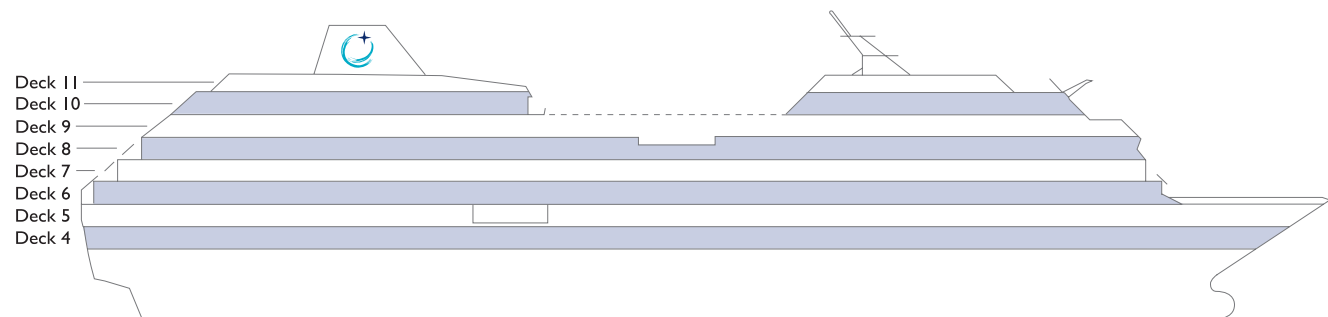

SHIP SPECIFICATIONS

Passenger Capacity: 692
 Net Tonnage: 30,277
 Length: 592 feet (180 meters)
 Beam: 84 feet (25 meters)
 Guest Decks: Eight
 Cruising Speed: 18.5 Knots
 Refurbished: 2022
 Electric Current: 110/220 AC
 Officers and Crew: 408 International Officers and Staff
 Ship's Registry: Malta

*Category 08 Staterooms have obstructed views.
Deck plans are not drawn to scale, and deck numbers reflect guest levels only.